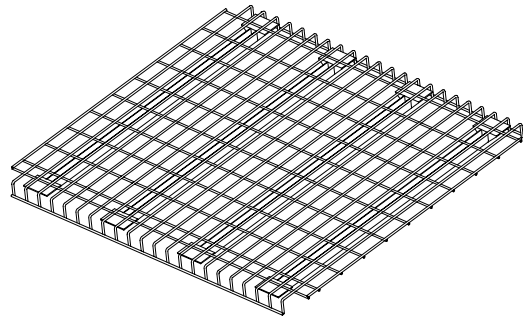

616 Industrial Road
Frankfort, KY 40601
Phone 800.666.9938
Fax 502-695-0777
sales@awpind.com
www.awpind.com

Types of Rivet Rack Shelving

(Manufactured to ANSI MH26.2 Standards for wire mesh decking.)

Type B w/o Waterfall
(Mesh Panel is 1/4" Less than
Upright Dimensions)

Type B w/Waterfall (2" Front and Rear)
and Notched Corners

Type F w/Waterfall, No Channels, and
Notched Corners

Type P Flat Mesh Panel with No Waterfall,
(Mesh Panel is 1/4" Less than
Upright Dimensions)